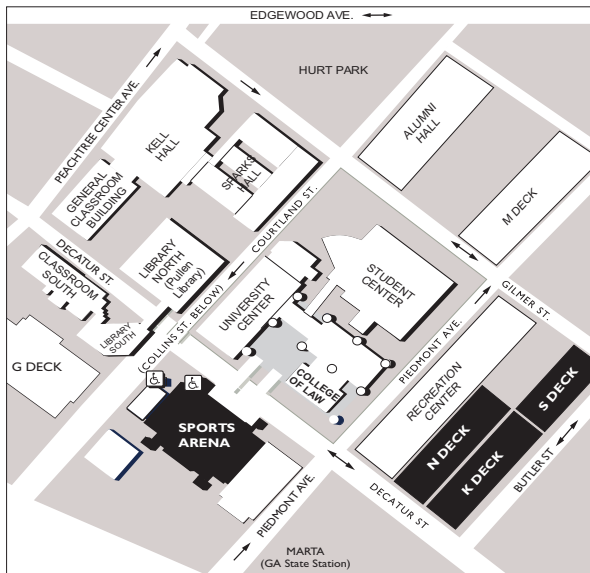

GEORGIA STATE UNIVERSITY SPORTS ARENA

Parking

Parking is available for \$6 per vehicle in student parking decks N, K and S which can be accessed from Gilmer Street. From Courtland Street, turn left onto Gilmer Street and right at the student parking entrance. From Piedmont Avenue, turn right onto Gilmer Street and right at the student parking entrance. The Sports Arena is located on Decatur Street directly across from the urban Life Center and the College of Law.

MARTA

Take the east/west rapid-rail line to the Georgia State Station. Exit the station onto Piedmont Avenue, turn right and walk one block to Decatur Street. Turn left onto Decatur and the Sports Arena will be on your left. For bus routes, call MARTA at 404-848-4711.

Please allow at least 30 minutes for parking. Late arrivals will not be seated till after the procession.

Sports Arena

125 Decatur Street - Atlanta, GA 30303

Walking from parking area to Sports Arena

Exit parking area on Decatur Street and turn right onto Decatur Street. Cross Piedmont Avenue and continue along Decatur Street. The Sports Arena will be on your left. Proceed to far end and take escalator to the third floor. .

From the West: Take interstate 20 eastbound to Exit 56B (Windsor Street/Spring Street/Stadium) and stay on feeder road. At the third traffic light, turn left onto Central Avenue. Turn right onto memorial Drive and left onto Capitol Avenue. Continue straight on Capitol Avenue past the State Capitol. Capitol Avenue then changes names to Piedmont Avenue. Turn right onto Gilmer Street and right into the student parking entrance.